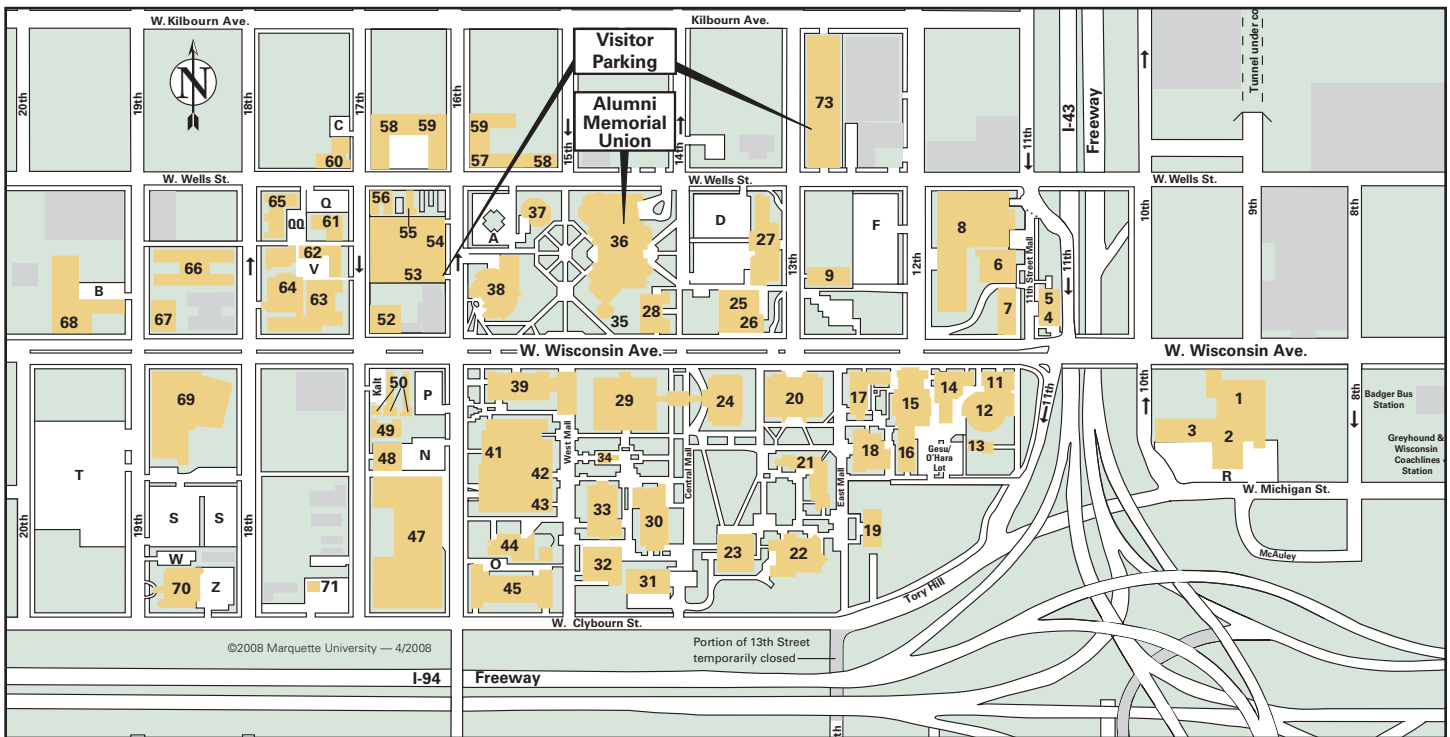

# Marquette University Campus Map

## **From the west on I-94**

*Exit #310A — 13th Street*

To 16th Street Parking Structure:

- At end of ramp, turn left onto 13th Street
- North ½ block to Clybourn Street  
(13th Street ends at Clybourn)
- Turn left onto Clybourn Street
- West 3 blocks to 16th Street
- At 16th Street (one-way northbound) turn right
- North 1 ½ blocks on 16th Street
- The 16th Street Parking Structure is on the left,  
between Wisconsin Avenue and Wells Street

## **From the south on I-43/I-94**

*Exit #72A — 10th Street and*

*Michigan/Tory Hill*

To 16th Street Parking Structure:

- At end of ramp, turn left onto Tory Hill
- Tory Hill becomes Clybourn
- At 16th Street (one-way northbound) turn right
- North 1 ½ blocks on 16th Street
- The 16th Street Parking Structure is on the left,  
between Wisconsin Avenue and Wells Street

## **From the north on I-43**

*Exit #72E — 11th Street and Highland*

To 16th Street Parking Structure:

- At end of ramp, continue straight on 11th Street (one-way southbound)
- 11th Street will shift left at Wells Street
- From the far right lane, turn right on Wisconsin Avenue
- At 16th Street (one-way northbound) turn right
- North ½ block
- The 16th Street Parking Structure is on the left,  
between Wisconsin Avenue and Wells Street